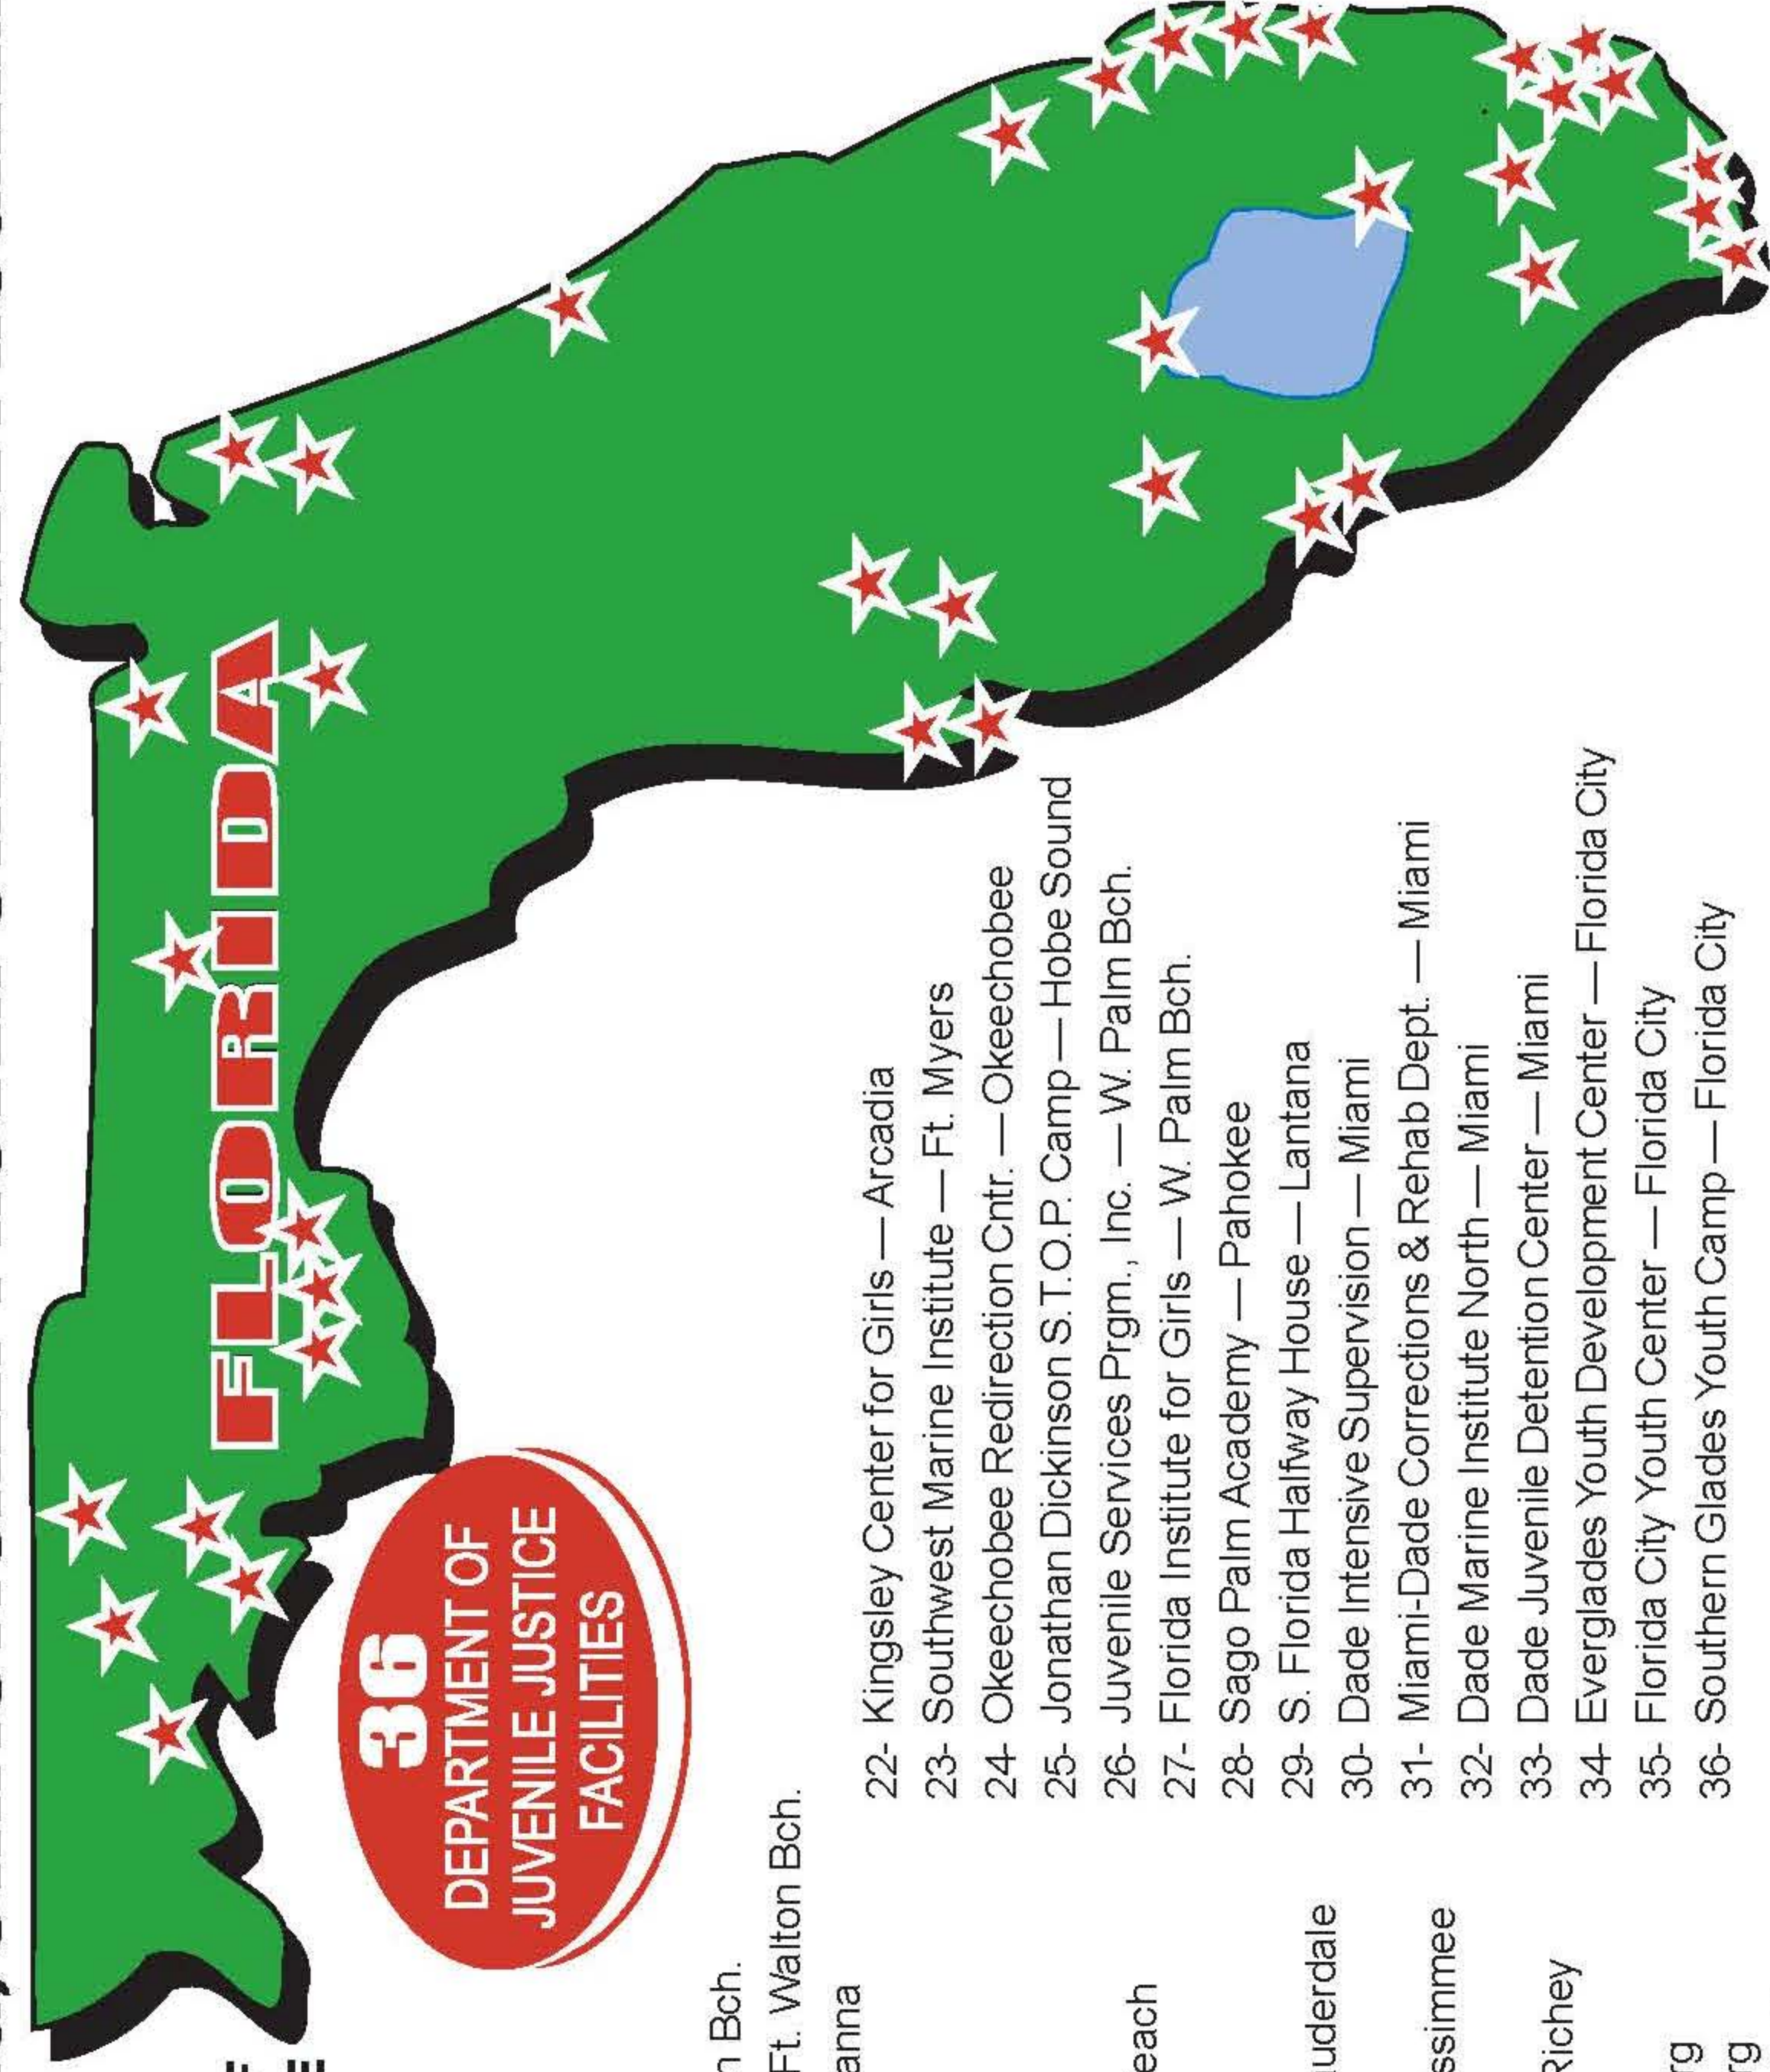

LIFE-MANAGEMENT SKILLS

AN AWARD-WINNING, STATISTICALLY PROVEN STATEWIDE PROGRAM

AS OF NOV. 2005, THE FOLLOWING IS A LISTING OF FLORIDA LOCATIONS WHERE ARISE LIFE-MANAGEMENT SKILLS ARE BEING TAUGHT

36
DEPARTMENT OF
JUVENILE JUSTICE
FACILITIES

- 1- Milton Girls Juv. Res. Facility — Milton
- 2- Okaloosa Youth Academy — Crestview
- 3- Gulf Coast Youth Academy — Ft. Walton Bch.
- 4- Adolescent Substance Abuse Prgm. — Ft. Walton Bch.
- 5- Jackson Juv. Offender Corr. Cntr. — Marianna
- 6- Bristol Youth Academy — Bristol
- 7- Seminole Work & Learn — Tallahassee
- 8- Monticello New Life — Monticello
- 9- Panther Success Center — Jasper
- 10- Stewart Marchman Facility — Daytona Beach
- 11- Juvenile Services Program — Daytona
- 12- Riverside Academy — Tampa
- 13- Broward City Juvenile Det. Cntr. — Ft. Lauderdale
- 14- Columbus Juv. Res. Facility — Tampa
- 15- Park Place Behavioral Health Cntr. — Kissimmee
- 16- Greenville Hills Academy — Greenville
- 17- Juvenile Services Program — New Port Richey
- 18- Boley Centers, Inc. — St. Petersburg
- 19- Pinellas Marine Institute — St. Petersburg
- 20- Juvenile Services Program - St. Petersburg
- 21- Polk Juvenile Correctional Facility — Polk City

- 22- Kingsley Center for Girls — Arcadia
- 23- Southwest Marine Institute — Ft. Myers
- 24- Okeechobee Redirection Cntr. — Okeechobee
- 25- Jonathan Dickinson S.T.O.P. Camp — Hobe Sound
- 26- Juvenile Services Prgm., Inc. — W. Palm Bch.
- 27- Florida Institute for Girls — W. Palm Bch.
- 28- Sago Palm Academy — Pahokee
- 29- S. Florida Halfway House — Lantana
- 30- Dade Intensive Supervision — Miami
- 31- Miami-Dade Corrections & Rehab Dept. — Miami
- 32- Dade Marine Institute North — Miami
- 33- Dade Juvenile Detention Center — Miami
- 34- Everglades Youth Development Center — Florida City
- 35- Florida City Youth Center — Florida City
- 36- Southern Glades Youth Camp — Florida City

Rev. Jan 2006

Scorecard

2004-05

Dec
Jan
Feb
Mar
Apr
May
Jun
Jul
Aug
Sept
Oct
Nov
Year to Date

	Juvenile Justice Facilities Teaching ARISE Life Management Lessons	Hours of ARISE Life-Management Skills Taught Monthly	ARISE Life-Skills Instructors Trained Monthly	Average Number of Youth in DJJ Facilities Taught Each Week
Dec	44	30,068	0	2,055
Jan	44	43,604	13	2,334
Feb	43	34,801	13	2,326
Mar	42	33,071	45	2,376
Apr	42	28,432	43	2,595
May	44	44,227	0	2,578
Jun	35	32,179	7	2,560
Jul	30	33,560	35	2,018
Aug	30	21,106	7	1,720
Sept	30	21,704	41	1,729
Oct	32	28,236	11	1,909
Nov	36	18,303	20	1,607
Year to Date	36	369,291	235	

We at ARISE are thankful for your support that has allowed us to deliver this amazing program to incarcerated youth fifty-two weeks a year.

This year ARISE-certified instructors taught **369,291** documented hours of ARISE Life-Skills Lessons. With ARISE's $250,000 federal appropriation, that's only **$0.68 per hour** for instructor training, retraining, and *all* course material for the youth and juvenile guards who actually teach these young men and women ARISE Life-Skills lessons.